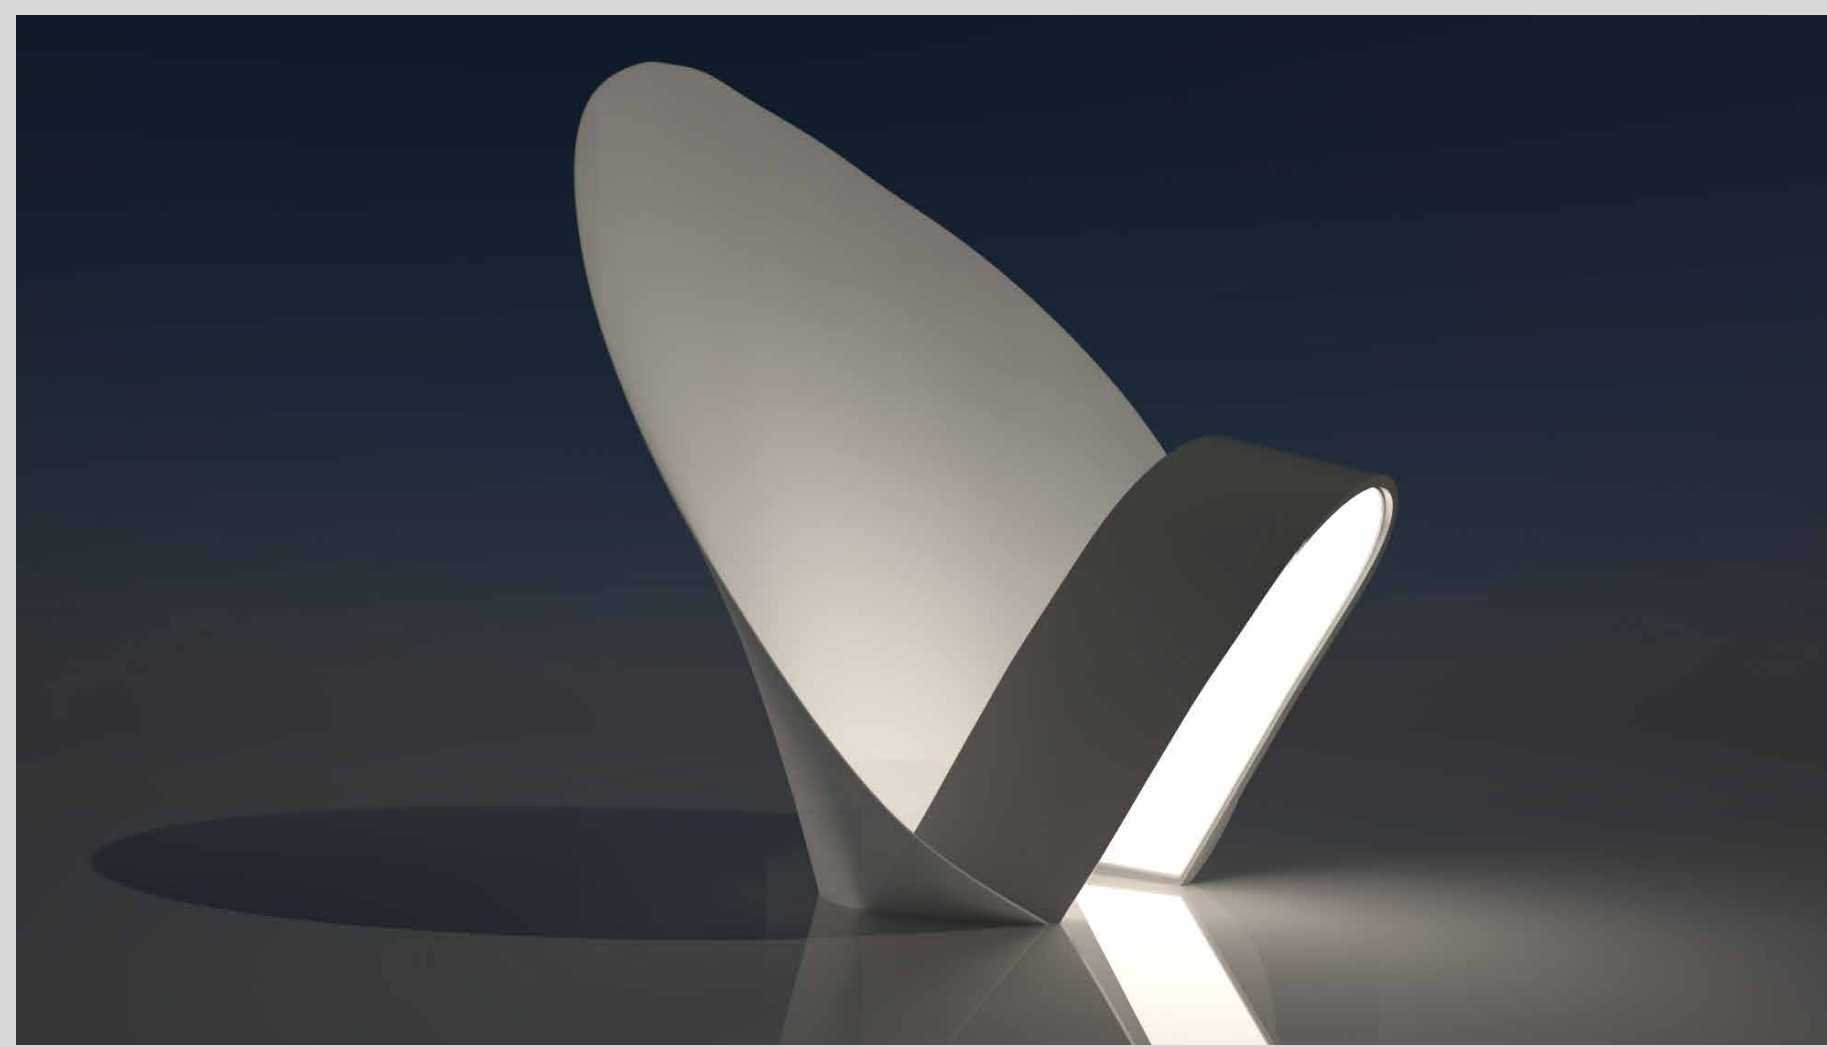

# SATELITE

**Satelight** is a concept light for interior use made out of aluminium, rice paper and OLED flexible strip light.

The inspiration of the shape and concept of Satelight derives from satellites transmitting information from the universe into our homes.

Its a bridge between the future that OLED light brings and the traditional Asian lantern.

» Reflection on the surface where Satellite is placed on

» A play of light and shadow with the curved aluminium

» The warm light of the OLED strip makes the rice paper glow, creating the appearance of a diffused lantern light

» An interesting game between the materials, the weight and the motion

**1.** Hanging from the **ceiling** by two balancing wires that also provide the electricity supply.

## THREE POSITIONS

**2.** Standing on the **paper** part

**3.** Standing on the **aluminium** part

The **OLED** strip becomes the centre of the object and also functions as a **handle**

The capability to **touch** the source of light changes our current perception of the danger of such a move