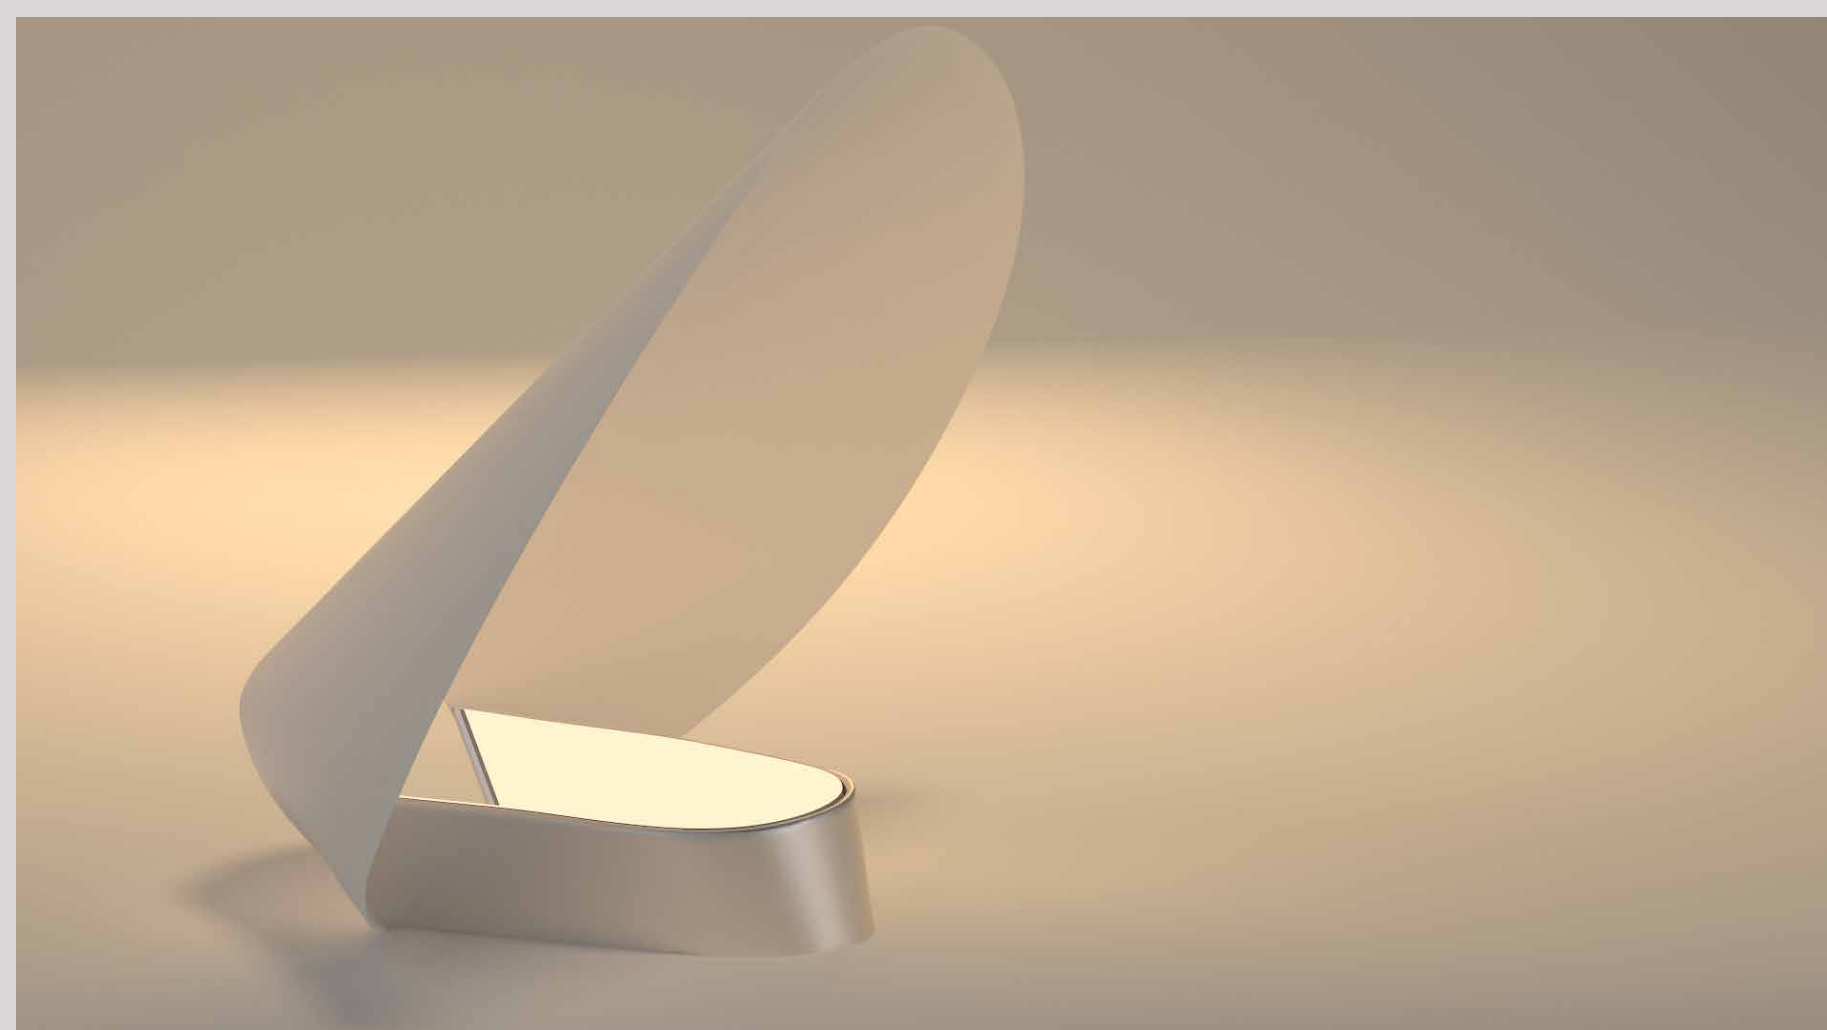

# SATELITE

**Satelight** is a concept light for interior use made out of aluminium, rice paper and OLED flexible strip light.

The inspiration of the shape and concept of Satelight derives from satellites transmitting information from the universe into our homes.

Its a bridge between the future that OLED light brings and the traditional Asian lantern.

» Reflection on the surface where Satellite is placed on

» A play of light and shadow with the curved aluminium

» The warm light of the OLED strip makes the rice paper glow, creating the appearance of a diffused lantern light

» An interesting game between the materials, the weight and the motion

**1.** Hanging from the **ceiling** by two balancing wires that also provide the electricity supply.

## THREE POSITIONS

**2.** Standing on the **paper** part

**3.** Standing on the **aluminium** part

The **OLED** strip becomes the centre of the object and also functions as a **handle**

The capability to **touch** the source of light changes our current perception of the danger of such a move