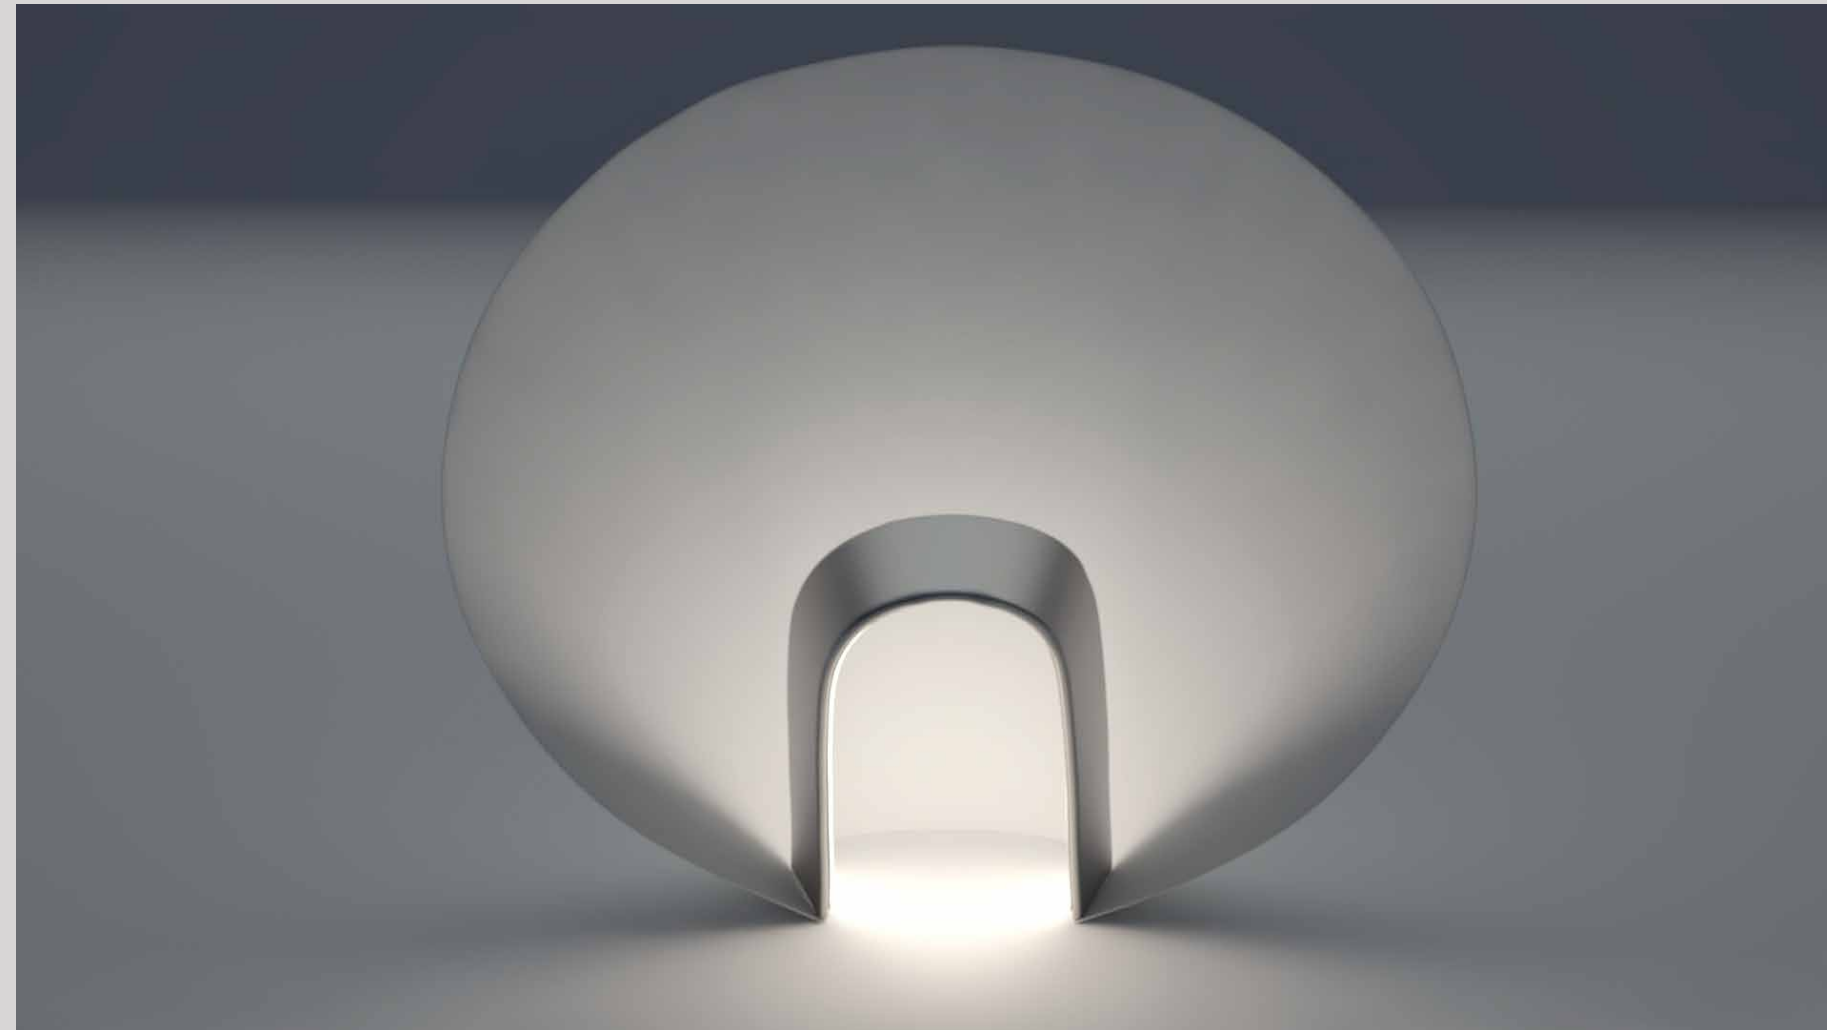

# SATELITE

**Satelight** is a concept light for interior use made out of aluminium, rice paper and OLED flexible strip light.

The inspiration of the shape and concept of Satelight derives from satellites transmitting information from the universe into our homes.

Its a bridge between the future that OLED light brings and the traditional Asian lantern.

» Reflection on the surface where Satellite is placed on

» A play of light and shadow with the curved aluminium

» The warm light of the OLED strip makes the rice paper glow, creating the appearance of a diffused lantern light

## THREE POSITIONS

**2.** Standing on the **paper** part

**3.** Standing on the **aluminium** part

The **OLED** strip becomes the centre of the object and also functions as a **handle**

The capability to **touch** the source of light changes our current perception of the danger of such a move

# The emergence of OLED flexibility

Utilising the capability of the material bending into two directions X,Y.

**A.** Connecting folded aluminum part with translucent paper