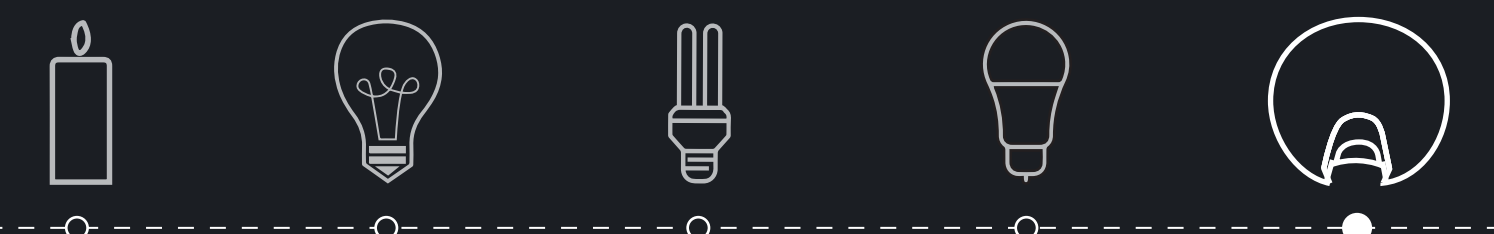

# SATELITE

**Satelight** is a concept light for interior use made out of aluminium, rice paper and OLED flexible strip light.

The inspiration of the shape and concept of Satelight derives from satellites transmitting information from the universe into our homes.

Its a bridge between the future that OLED light brings and the traditional Asian lantern.

» Reflection on the surface where Satellite is placed on

» A play of light and shadow with the curved aluminium

» The warm light of the OLED strip makes the rice paper glow, creating the appearance of a diffused lantern light

## THREE POSITIONS

**2.** Standing on the **paper** part

**3.** Standing on the **aluminium** part

The **OLED** strip becomes the centre of the object and also functions as a **handle**

The capability to **touch** the source of light changes our current perception of the danger of such a move